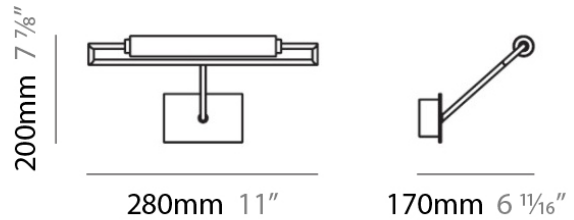

GLIM MINI SURFACE

D83038

PROJECT
TYPE
NOTES
QUANTITY
DATE

GENERAL

Series: Glim Mini
Brand: Panzeri
Division: Design
Mounting Type: Surface
Mounting Location: Wall
Subcategory: Ambient

PHYSICAL

Shape: Abstract
Length (mm): 280
Length (in): 11
Height (mm): 200
Height (in): 7 ¾
Extension (mm): 170
Extension (in): 6 ¾
Light Distribution: Omnidirectional
Weight (kg): 1.23
Weight (lbs): 2.7
Diffuser: Matte White Printed Pyrex
Fixture Finish: Metallic Gray
Fixture Material: Metal

ELECTRICAL

Number of Lamps: 1
Lamp Type: LED Retrofit
Lamp Shape: T3
Bulb Included: Bulb Not Included
Total Output Wattage (W): 20
Max. Wattage Per Lamp (W): 20
Lamp Base: RSC
Input Voltage (V): 120

LED

OPTICAL

RATINGS AND CERTIFICATIONS

Certified By: CSA Certified to UL and CSA Standards
IP rating: IP40