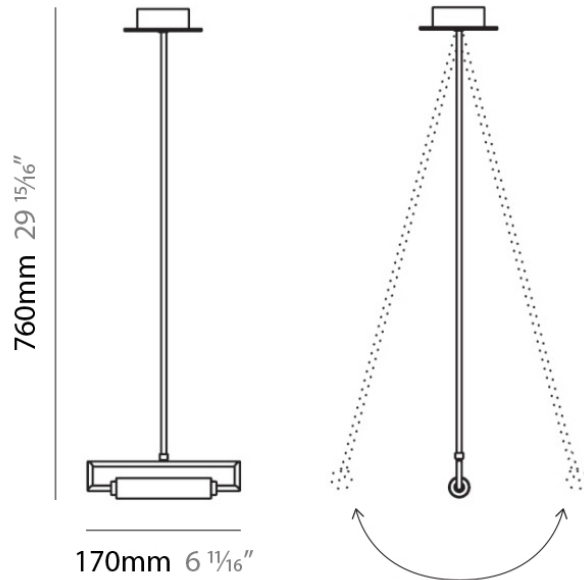

GLIM MINI SUSPENSION

D81040

GENERAL

Series: Glim Mini
Brand: Panzeri
Division: Design
Mounting Type: Suspension
Mounting Location: Ceiling
Subcategory: Pendant

PHYSICAL

Shape: Abstract
Length (mm): 170
Length (in): 6 ³/₄
Height (mm): 760
Height (in): 30
Light Distribution: Omnidirectional
Weight (kg): 1.4
Weight (lbs): 3
Diffuser: Matte White Printed Pyrex
Fixture Finish: Chrome
Fixture Material: Metal

ELECTRICAL

Number of Lamps: 1
Lamp Type: LED Retrofit
Lamp Shape: T4
Bulb Included: Bulb Not Included
Total Output Wattage (W): 3
Max. Wattage Per Lamp (W): 3
Lamp Base: G9
Input Voltage (V): 120

LED

OPTICAL

RATINGS AND CERTIFICATIONS

Certified By: CSA Certified to UL and CSA Standards
IP rating: IP40

PROJECT	
TYPE	
NOTES	
QUANTITY	
DATE